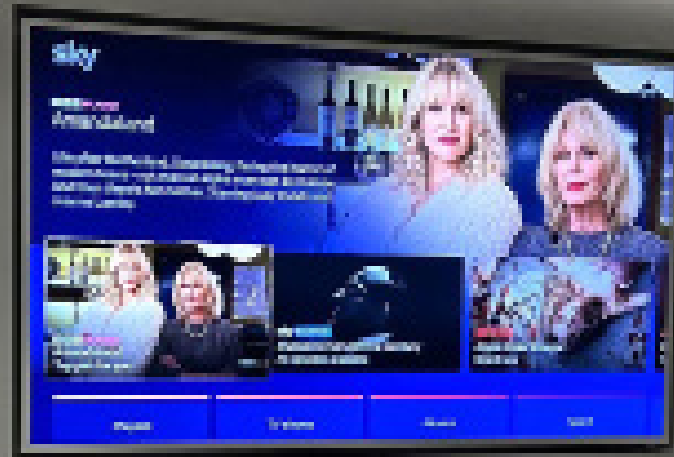

Each room can have a unique set of lighting scenes for watching TV, reading, entertaining, or just relaxing. Each scene is called up with a single button press and with a whole house lighting control system you can even turn the whole house off with a single button.

Control where you need it

When integrated with one of our Lighting Control Systems, the same keypad that controls your lights will also control your Blinds / Curtains.

BESPOKE AUDIO VISUAL

Multi-Room Entertainment